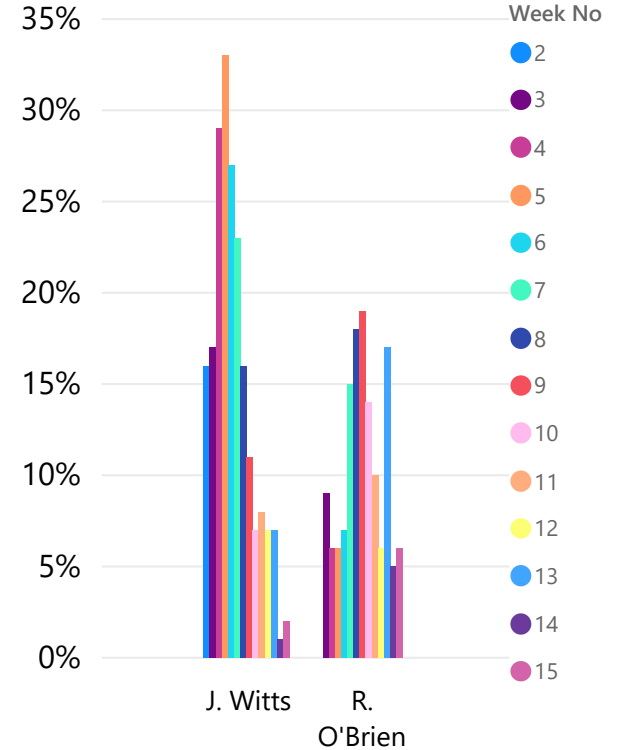

Players of Interest