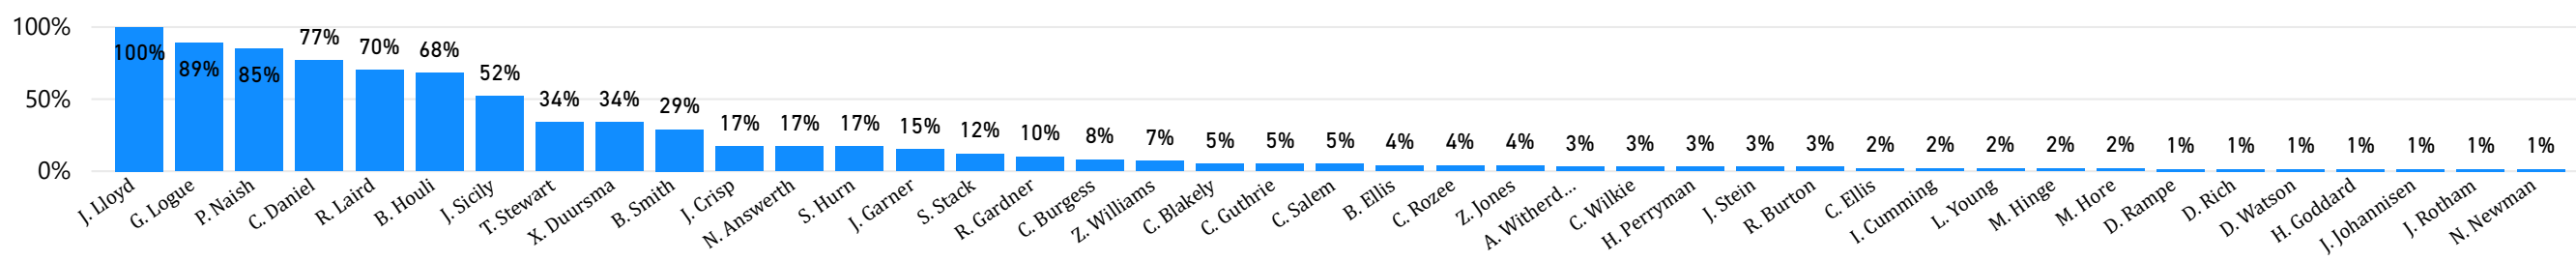

MELL FANTAS  
RICONTO P 100  
VILLA VINOQUE

Round 15 DEF (On Ground Only)

DEF Weekly Trend (On Ground Only)

Players of Interest

Round 15 Top 100 DEF (On Ground Only)

Round 15 Top 100 DEF (ALL Players)

### Round 15 MID (On Ground Only)

### MID Weekly Trend (On Ground Only)