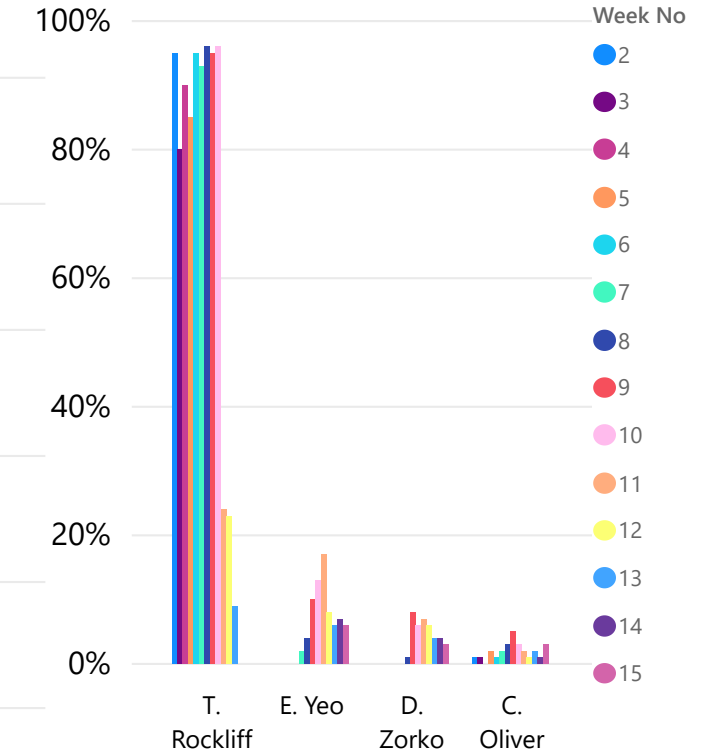

Players of Interest