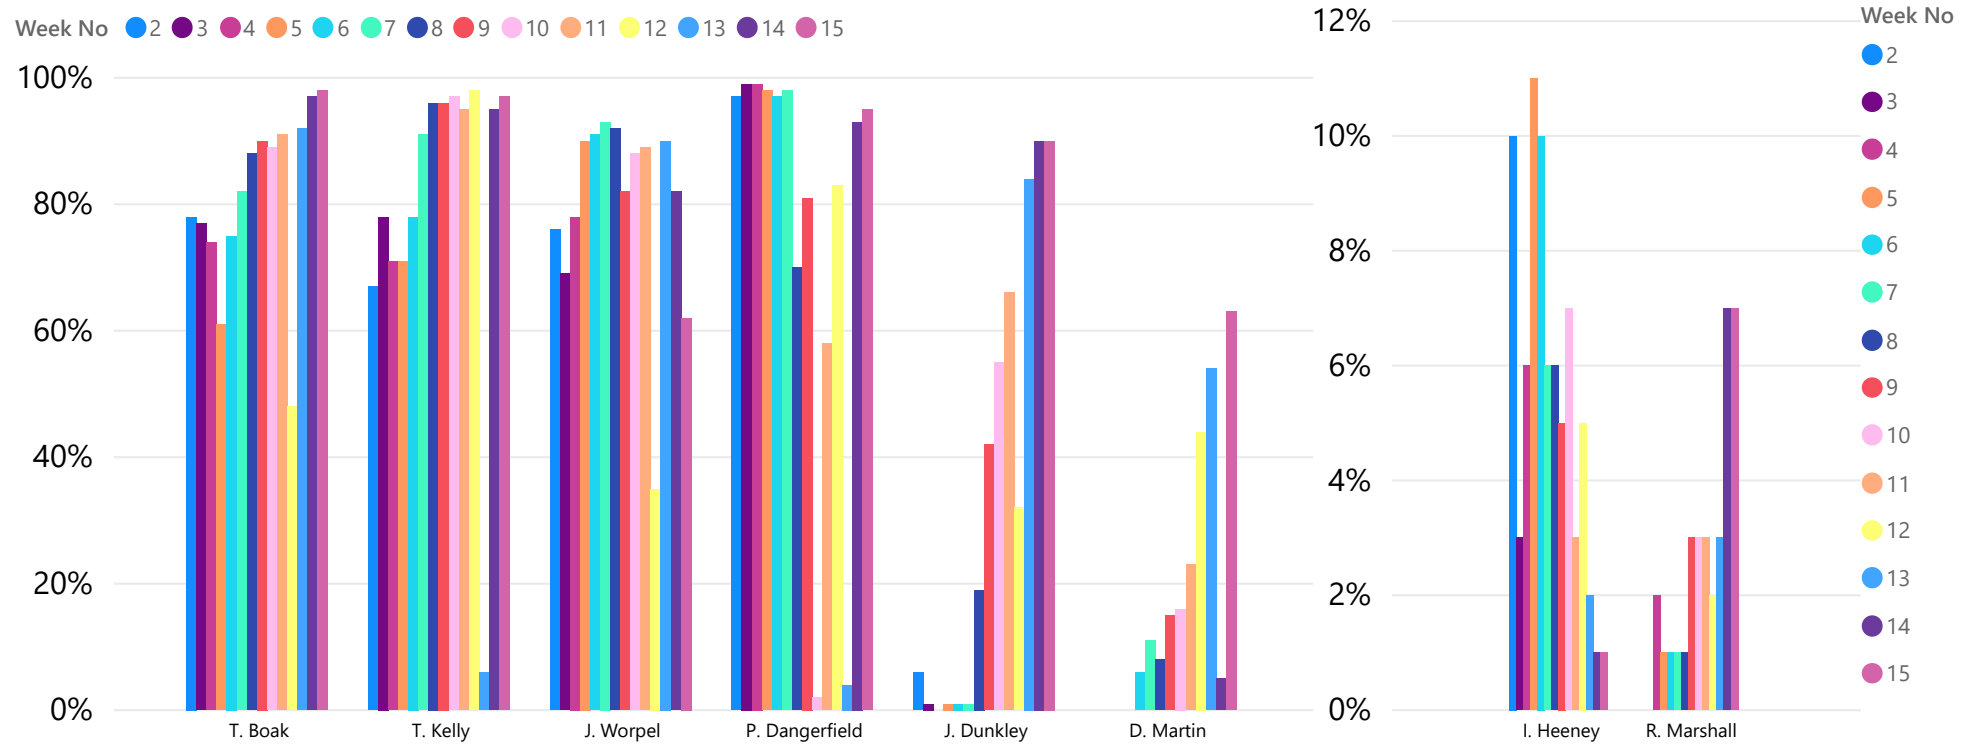

FWD Weekly Trend (On Ground Only)