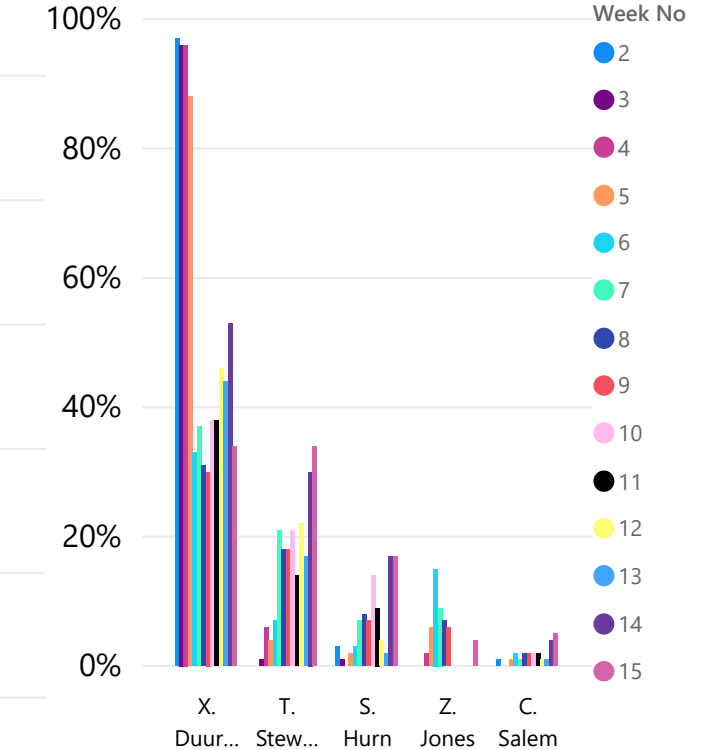

MELL FANTAS  
RICONTO P 100  
VILLA VINOQUE

Round 15 DEF (On Ground Only)

DEF Weekly Trend (On Ground Only)

Players of Interest

Round 15 Top 100 DEF (On Ground Only)

Round 15 Top 100 DEF (ALL Players)

### Round 15 MID (On Ground Only)

### MID Weekly Trend (On Ground Only)