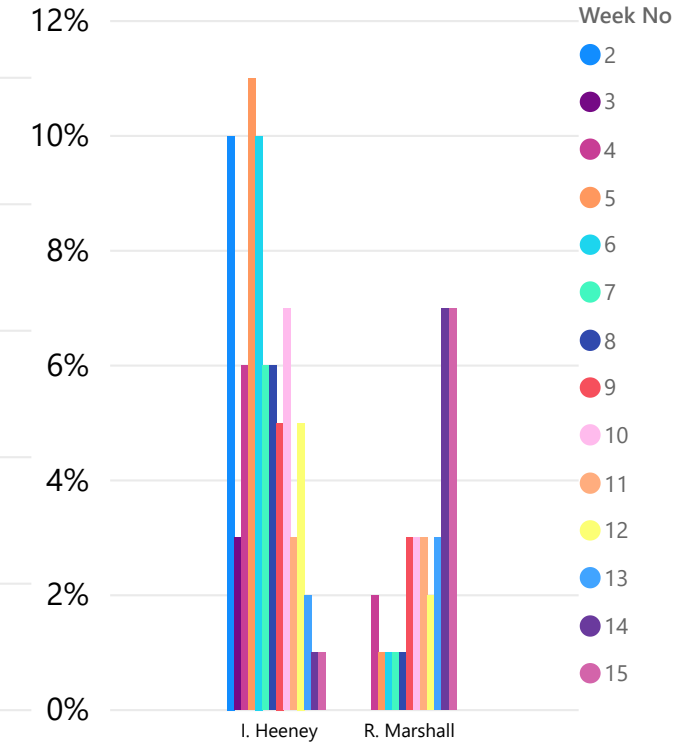

Players of Interest