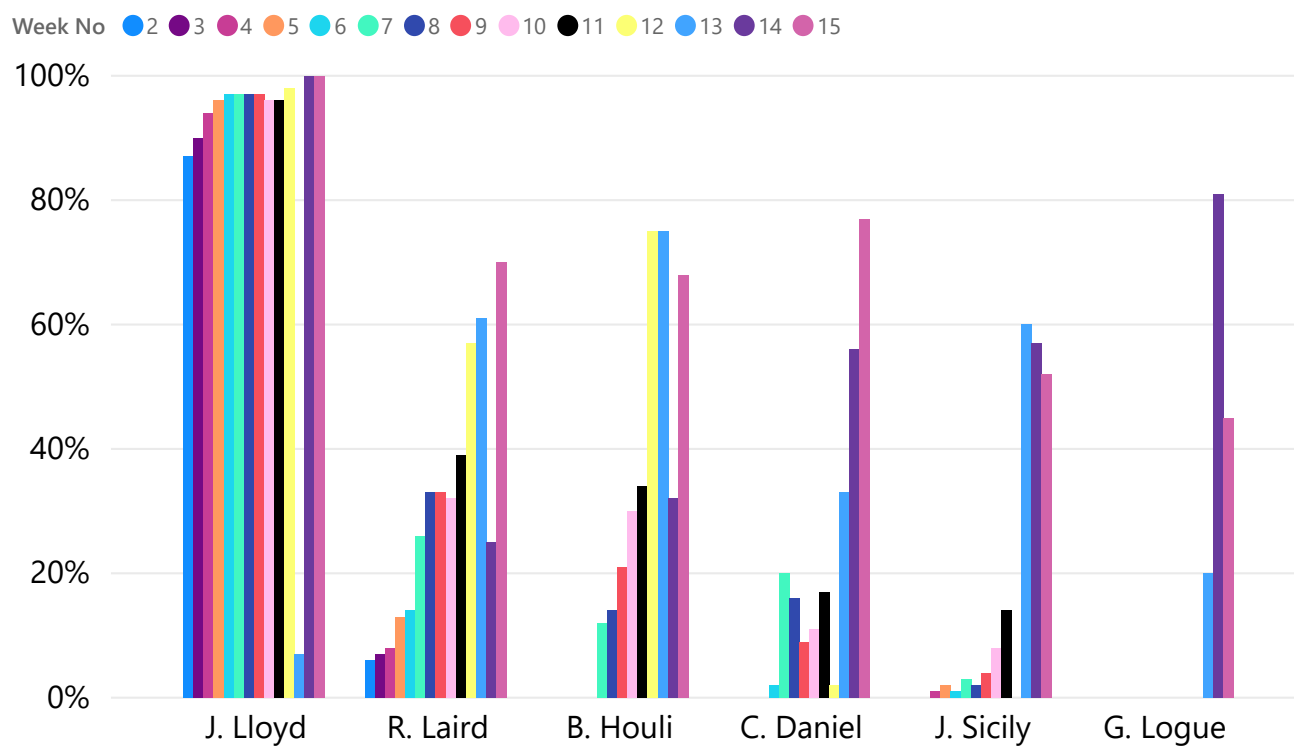

MELL FANTAS  
RICONTO P 100  
VILLA VINOQUE

Round 15 DEF (On Ground Only)

DEF Weekly Trend (On Ground Only)

Players of Interest

Round 15 Top 100 DEF (On Ground Only)

Round 15 Top 100 DEF (ALL Players)

### Round 15 MID (On Ground Only)

### MID Weekly Trend (On Ground Only)