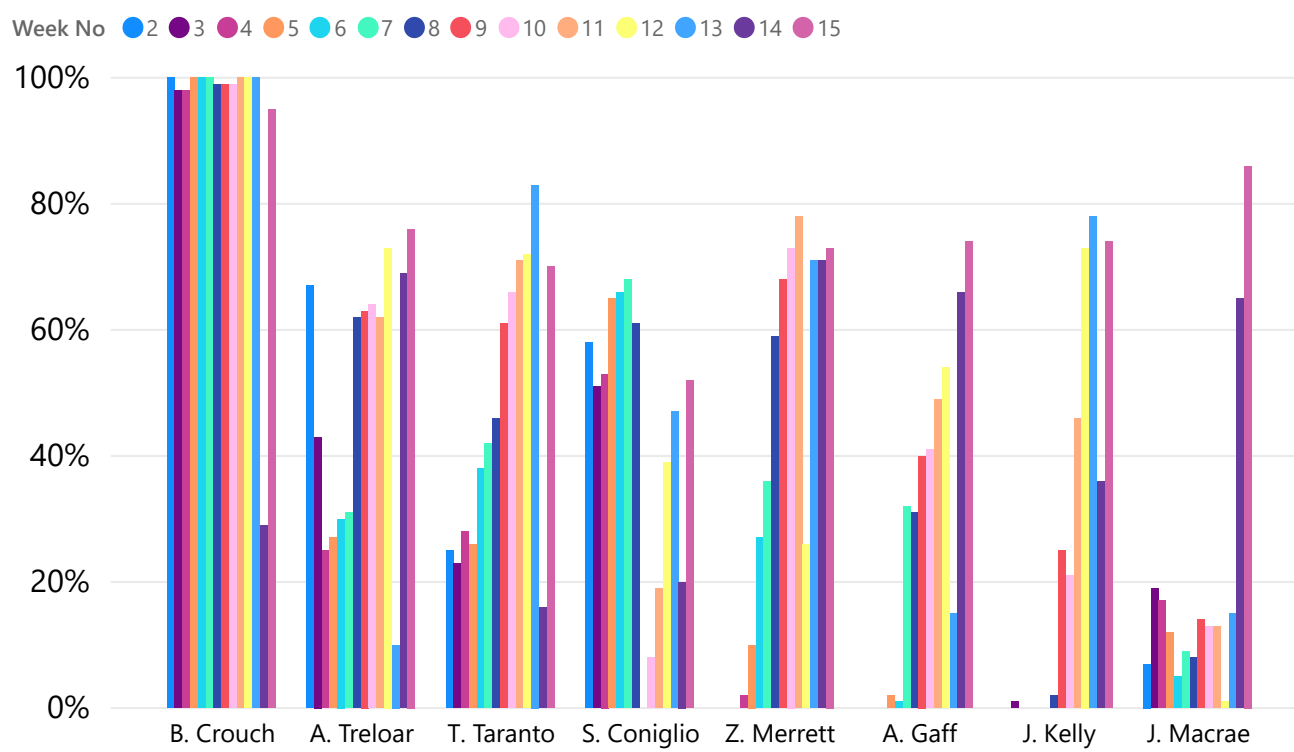

MELL FANTAS  
RICONTO P 100  
VILLA VINOQUE

Round 15 DEF (On Ground Only)

DEF Weekly Trend (On Ground Only)

Players of Interest

Round 15 Top 100 DEF (On Ground Only)

Round 15 Top 100 DEF (ALL Players)

### Round 15 MID (On Ground Only)

### MID Weekly Trend (On Ground Only)