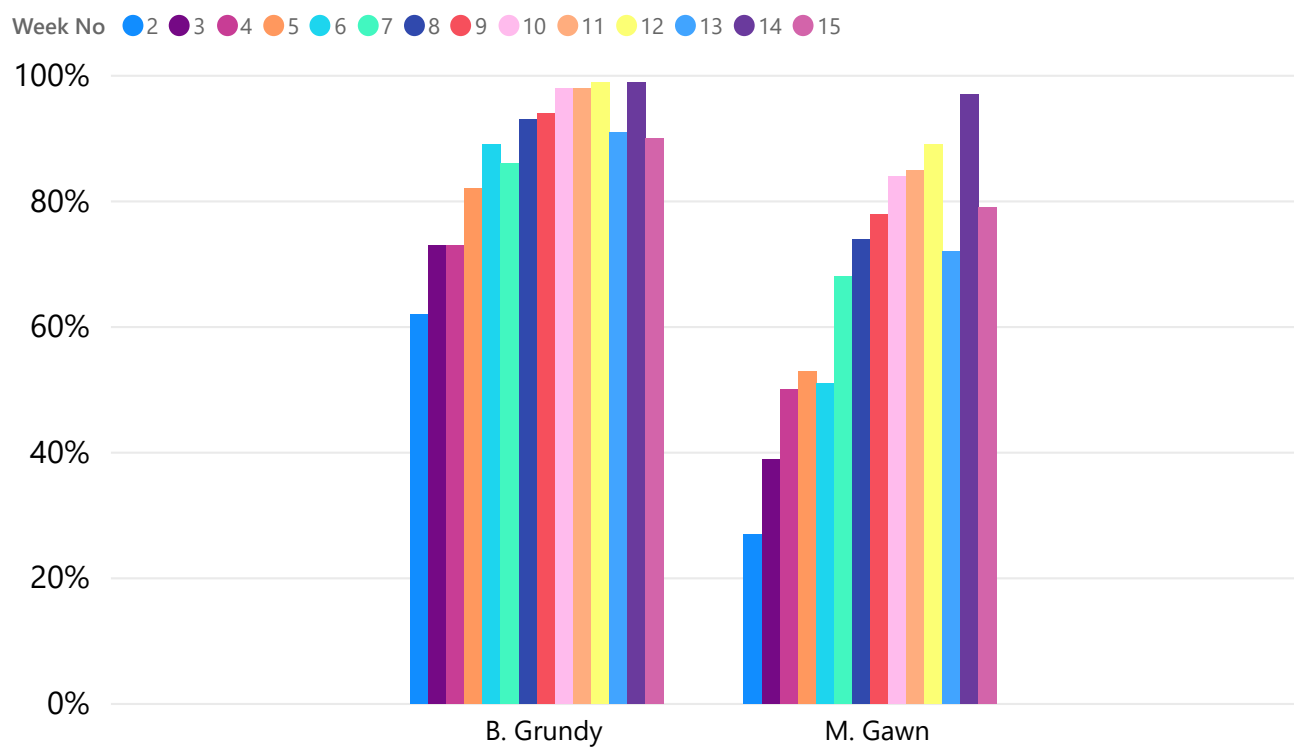

RUC Weekly Trend (On Ground Only)