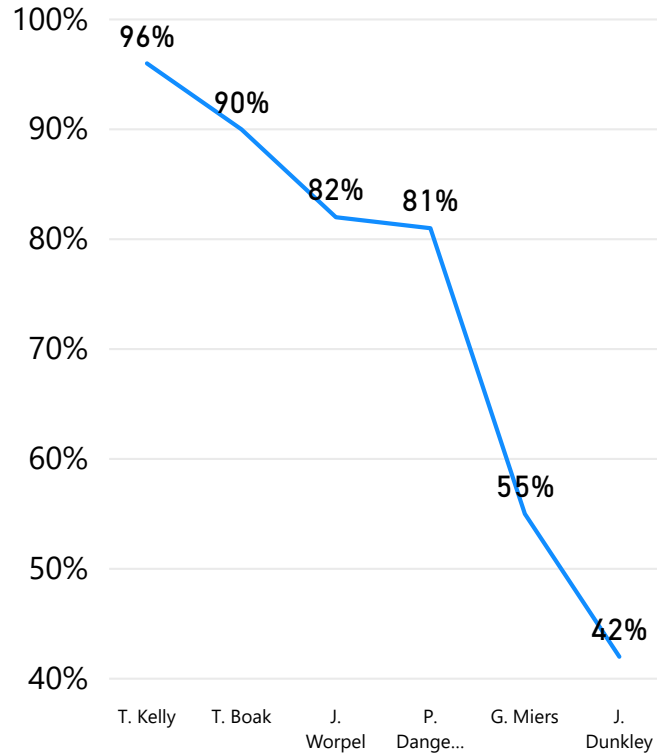

Players of Interest

Round 9 Top 100 MID (On Ground Only)

Round 9 RUC (On Ground Only)

RUC Weekly Trend (On Ground Only)

Players of Interest

Round 9 Top 100 RUC (On Ground Only)

Round 9 FWD (On Ground Only)

FWD Weekly Trend (On Ground Only)

Players of Interest

Round 9 Top 100 FWD (On Ground Only)

Round 9 Top 100 Captain Selection

Top 100 Captain Selection Trends

Top 100 Cumulative Captain Selection %