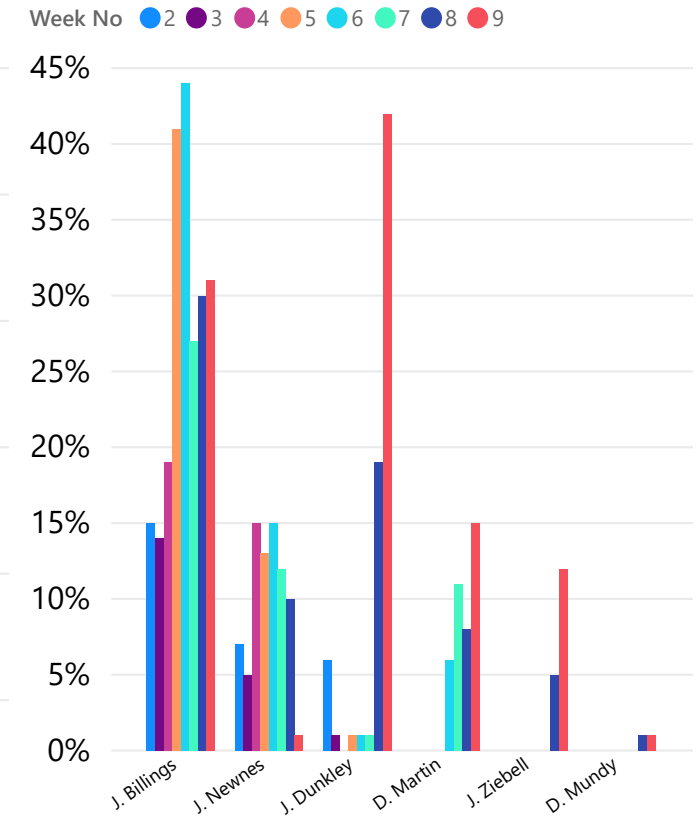

Players of Interest

Round 9 Top 100 MID (On Ground Only)

Round 9 RUC (On Ground Only)

RUC Weekly Trend (On Ground Only)

Players of Interest

Round 9 Top 100 RUC (On Ground Only)

Round 9 FWD (On Ground Only)

FWD Weekly Trend (On Ground Only)

Players of Interest

Round 9 Top 100 FWD (On Ground Only)

Round 9 Top 100 Captain Selection

Top 100 Captain Selection Trends

Top 100 Cumulative Captain Selection %