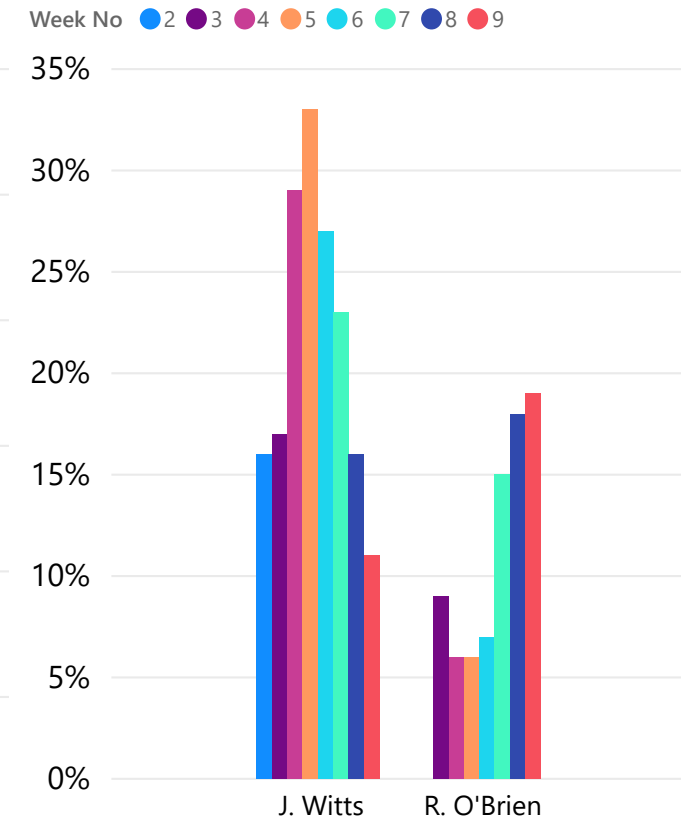

Players of Interest

Round 9 Top 100 MID (On Ground Only)

Round 9 RUC (On Ground Only)

RUC Weekly Trend (On Ground Only)

Players of Interest

Round 9 Top 100 RUC (On Ground Only)

Round 9 FWD (On Ground Only)

FWD Weekly Trend (On Ground Only)

Players of Interest

Round 9 Top 100 FWD (On Ground Only)

Round 9 Top 100 Captain Selection

Top 100 Captain Selection Trends

Top 100 Cumulative Captain Selection %