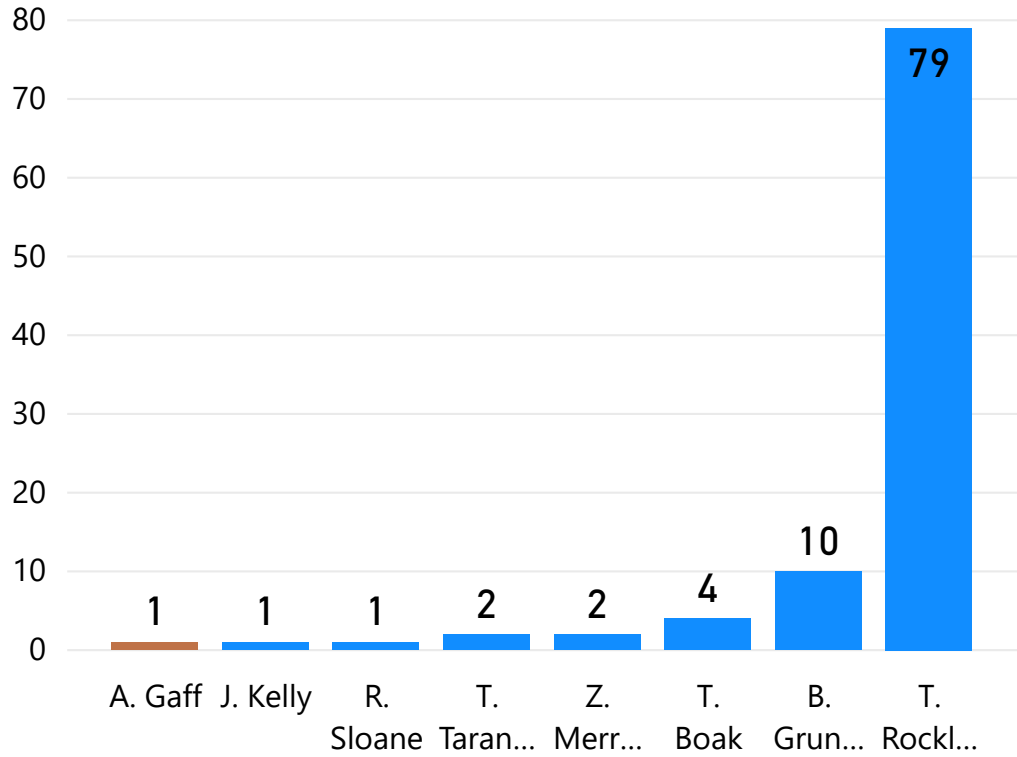

Round 9 Top 100 Captain Selection