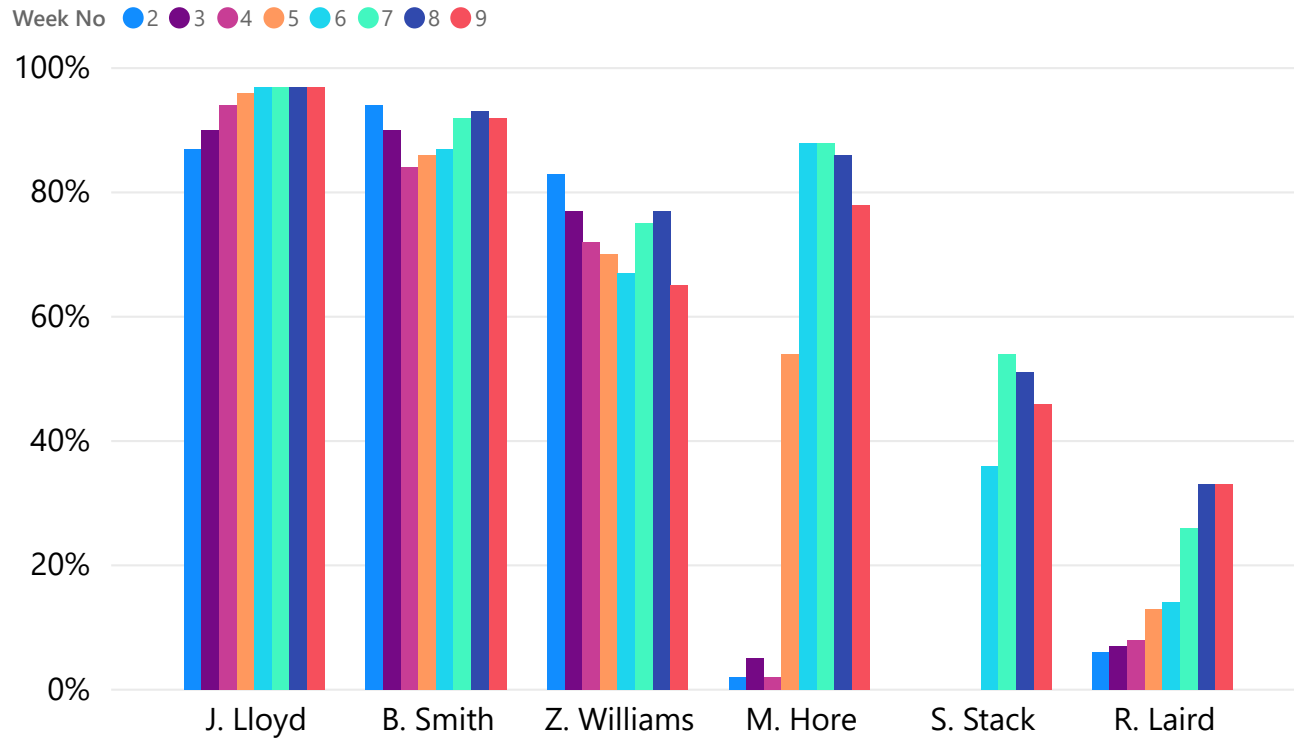

MELL FANTAS
RICONTO P 100
VILLA VINOQUE

Round 9 DEF (On Ground Only)

DEF Weekly Trend (On Ground Only)

Players of Interest

Round 9 Top 100 DEF (On Ground Only)

Round 9 MID (On Ground Only)

MID Weekly Trend (On Ground Only)

Players of Interest

Round 9 Top 100 MID (On Ground Only)

Round 9 RUC (On Ground Only)

RUC Weekly Trend (On Ground Only)

Players of Interest

Round 9 Top 100 RUC (On Ground Only)

Round 9 FWD (On Ground Only)

FWD Weekly Trend (On Ground Only)