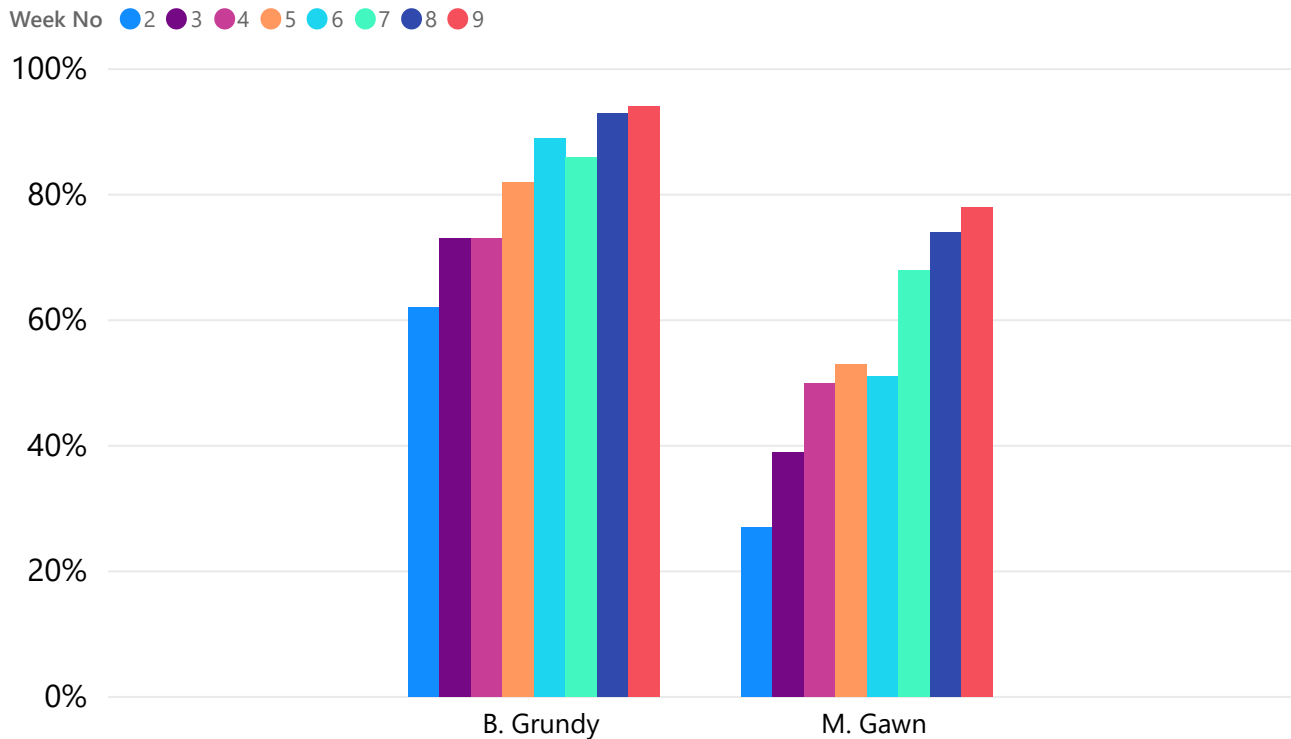

Players of Interest

Round 9 Top 100 MID (On Ground Only)

Round 9 RUC (On Ground Only)

RUC Weekly Trend (On Ground Only)

Players of Interest

Round 9 Top 100 RUC (On Ground Only)

Round 9 FWD (On Ground Only)

FWD Weekly Trend (On Ground Only)