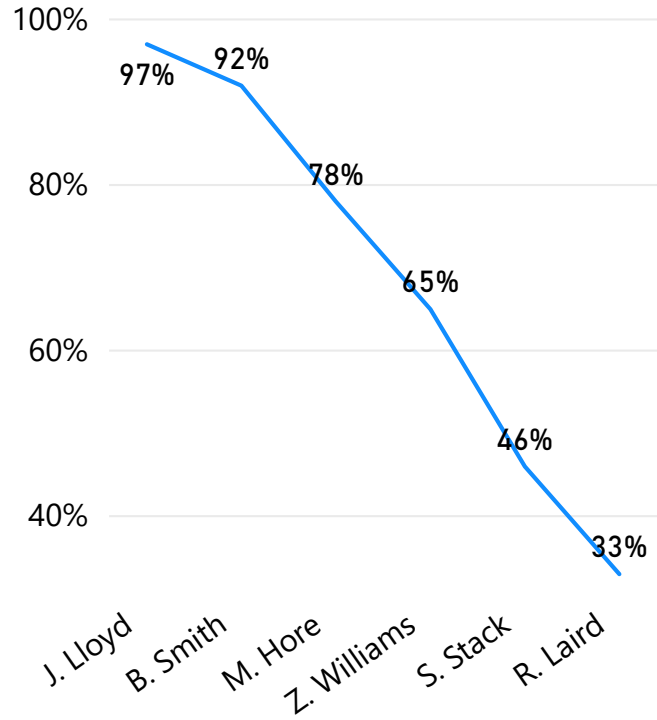

MELL FANTAS
RICONTO P 100
VILLA VINOQUE

Round 9 DEF (On Ground Only)

DEF Weekly Trend (On Ground Only)

Players of Interest

Round 9 Top 100 DEF (On Ground Only)

Round 9 MID (On Ground Only)

MID Weekly Trend (On Ground Only)

Players of Interest

Round 9 Top 100 MID (On Ground Only)

Round 9 RUC (On Ground Only)

RUC Weekly Trend (On Ground Only)

Players of Interest

Round 9 Top 100 RUC (On Ground Only)

Round 9 FWD (On Ground Only)

FWD Weekly Trend (On Ground Only)