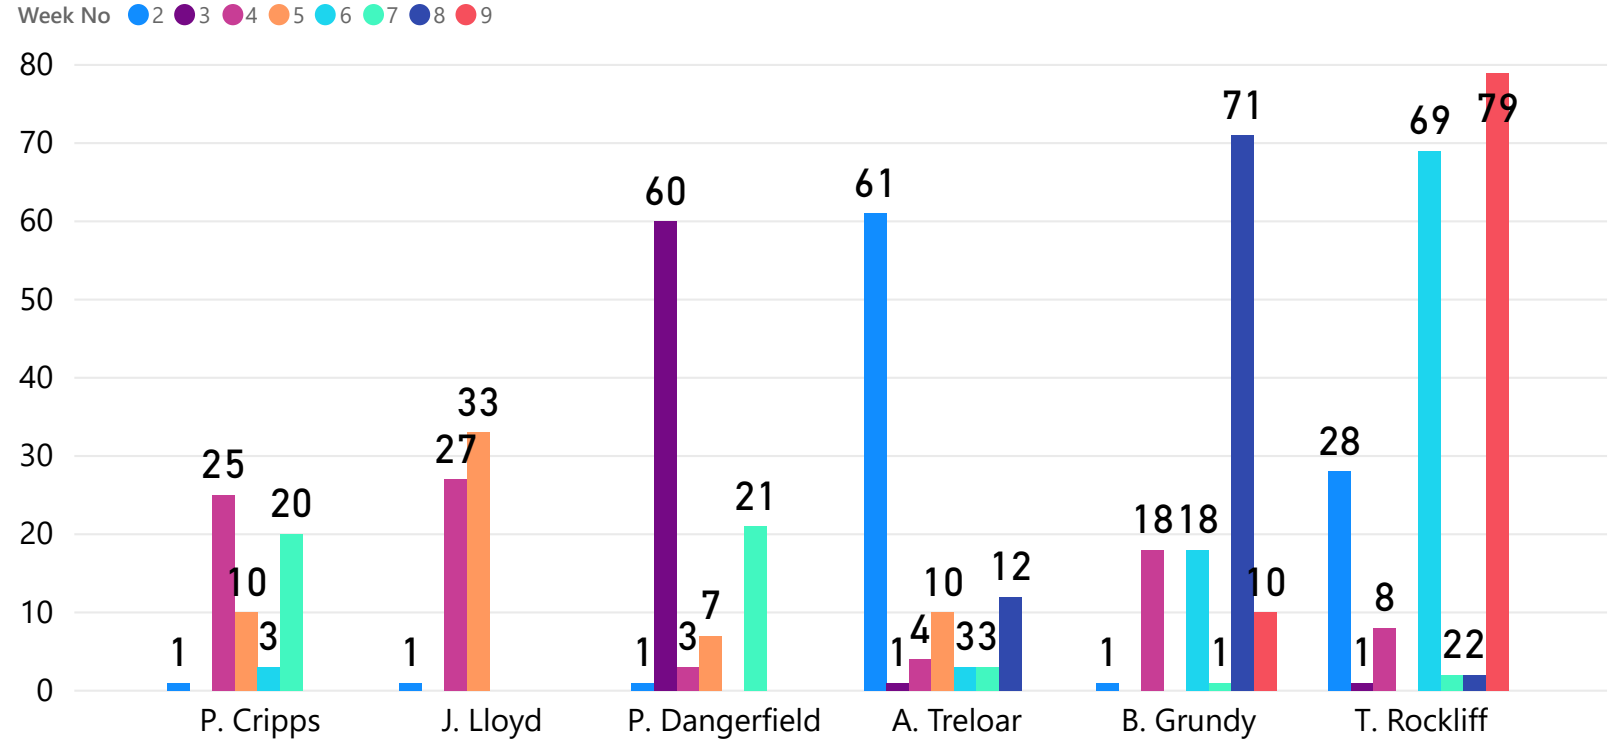

Players of Interest

Round 9 Top 100 MID (On Ground Only)

Round 9 RUC (On Ground Only)

RUC Weekly Trend (On Ground Only)

Players of Interest

Round 9 Top 100 RUC (On Ground Only)

Round 9 FWD (On Ground Only)

FWD Weekly Trend (On Ground Only)

Players of Interest

Round 9 Top 100 FWD (On Ground Only)

Round 9 Top 100 Captain Selection

Top 100 Captain Selection Trends

Top 100 Cumulative Captain Selection %