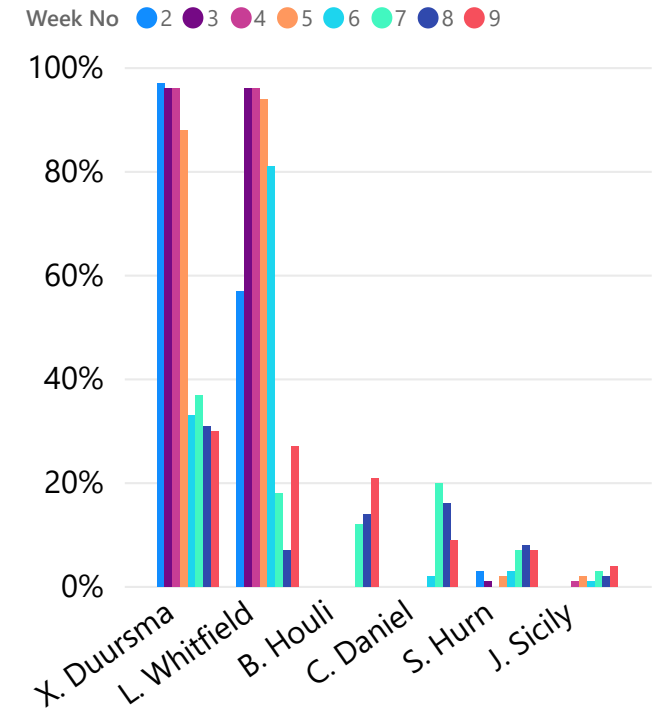

MELL FANTAS
RICONTO P 100
VILLA VINOQUE

Round 9 DEF (On Ground Only)

DEF Weekly Trend (On Ground Only)

Players of Interest

Round 9 Top 100 DEF (On Ground Only)

Round 9 MID (On Ground Only)

MID Weekly Trend (On Ground Only)

Players of Interest

Round 9 Top 100 MID (On Ground Only)

Round 9 RUC (On Ground Only)

RUC Weekly Trend (On Ground Only)

Players of Interest

Round 9 Top 100 RUC (On Ground Only)

Round 9 FWD (On Ground Only)

FWD Weekly Trend (On Ground Only)