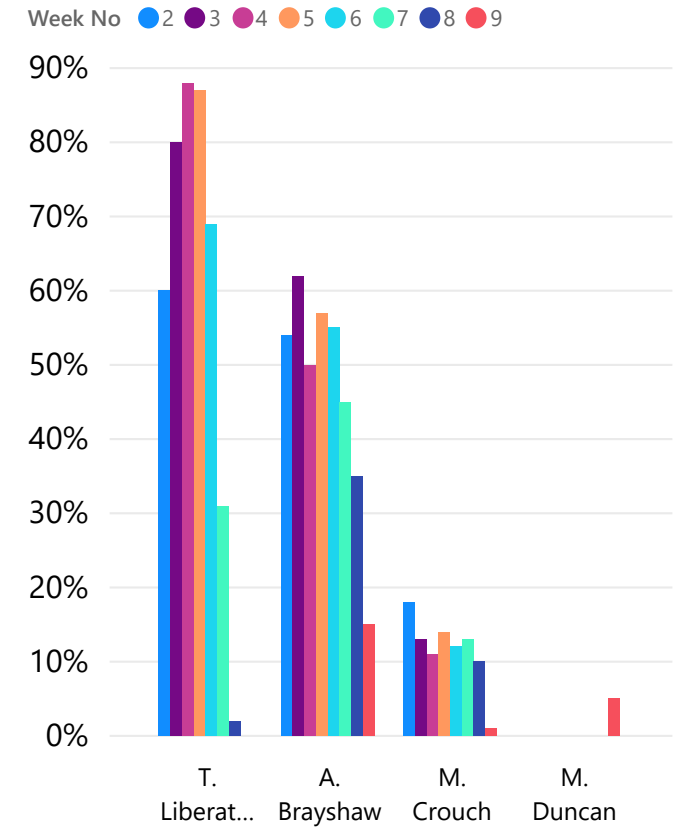

MELL FANTAS
RICONTO P 100
VILLA VINOQUE

Round 9 DEF (On Ground Only)

DEF Weekly Trend (On Ground Only)

Players of Interest

Round 9 Top 100 DEF (On Ground Only)

Round 9 MID (On Ground Only)

MID Weekly Trend (On Ground Only)

Players of Interest

Round 9 Top 100 MID (On Ground Only)

Round 9 RUC (On Ground Only)

RUC Weekly Trend (On Ground Only)

Players of Interest

Round 9 Top 100 RUC (On Ground Only)

Round 9 FWD (On Ground Only)

FWD Weekly Trend (On Ground Only)