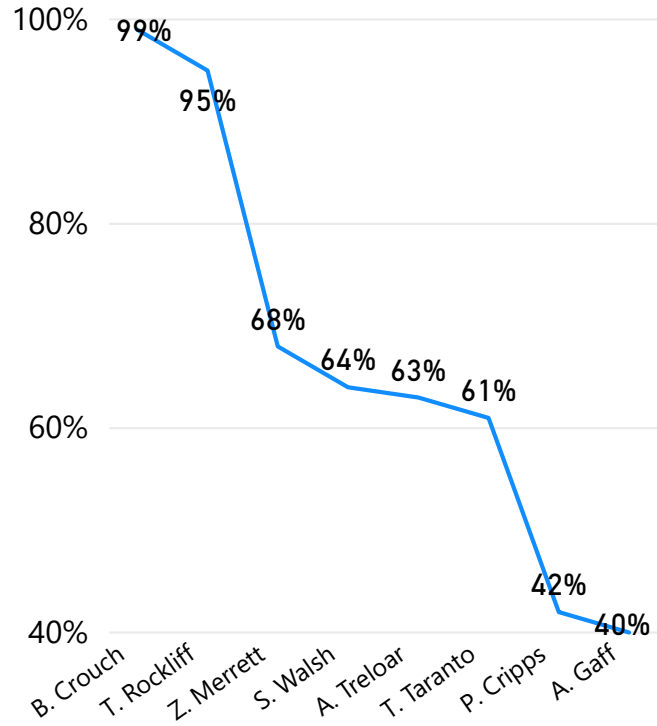

MELL FANTAS
RICONTO P 100
VILLA VINOQUE

Round 9 DEF (On Ground Only)

DEF Weekly Trend (On Ground Only)

Players of Interest

Round 9 Top 100 DEF (On Ground Only)

Round 9 MID (On Ground Only)

MID Weekly Trend (On Ground Only)

Players of Interest

Round 9 Top 100 MID (On Ground Only)

Round 9 RUC (On Ground Only)

RUC Weekly Trend (On Ground Only)

Players of Interest

Round 9 Top 100 RUC (On Ground Only)

Round 9 FWD (On Ground Only)

FWD Weekly Trend (On Ground Only)