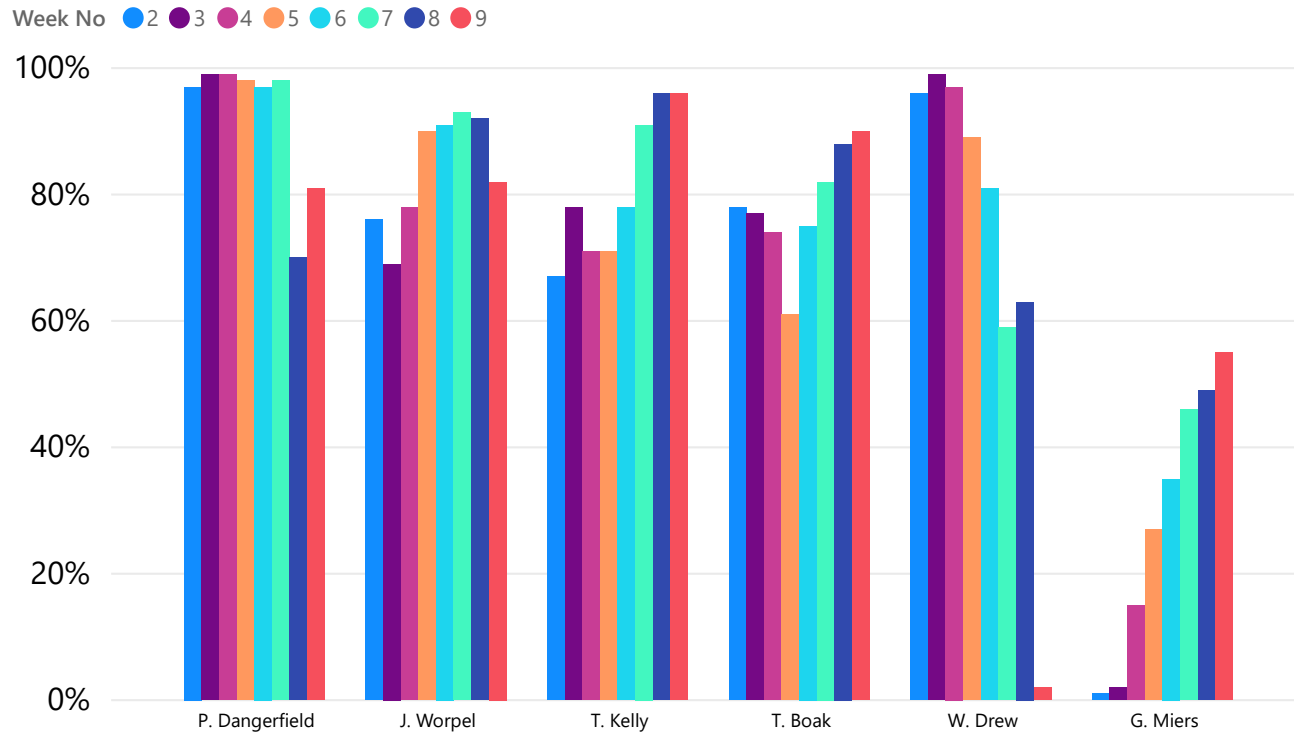

Players of Interest

Round 9 Top 100 MID (On Ground Only)

Round 9 RUC (On Ground Only)

RUC Weekly Trend (On Ground Only)

Players of Interest

Round 9 Top 100 RUC (On Ground Only)

Round 9 FWD (On Ground Only)

FWD Weekly Trend (On Ground Only)

Players of Interest

Round 9 Top 100 FWD (On Ground Only)

Round 9 Top 100 Captain Selection

Top 100 Captain Selection Trends

Top 100 Cumulative Captain Selection %