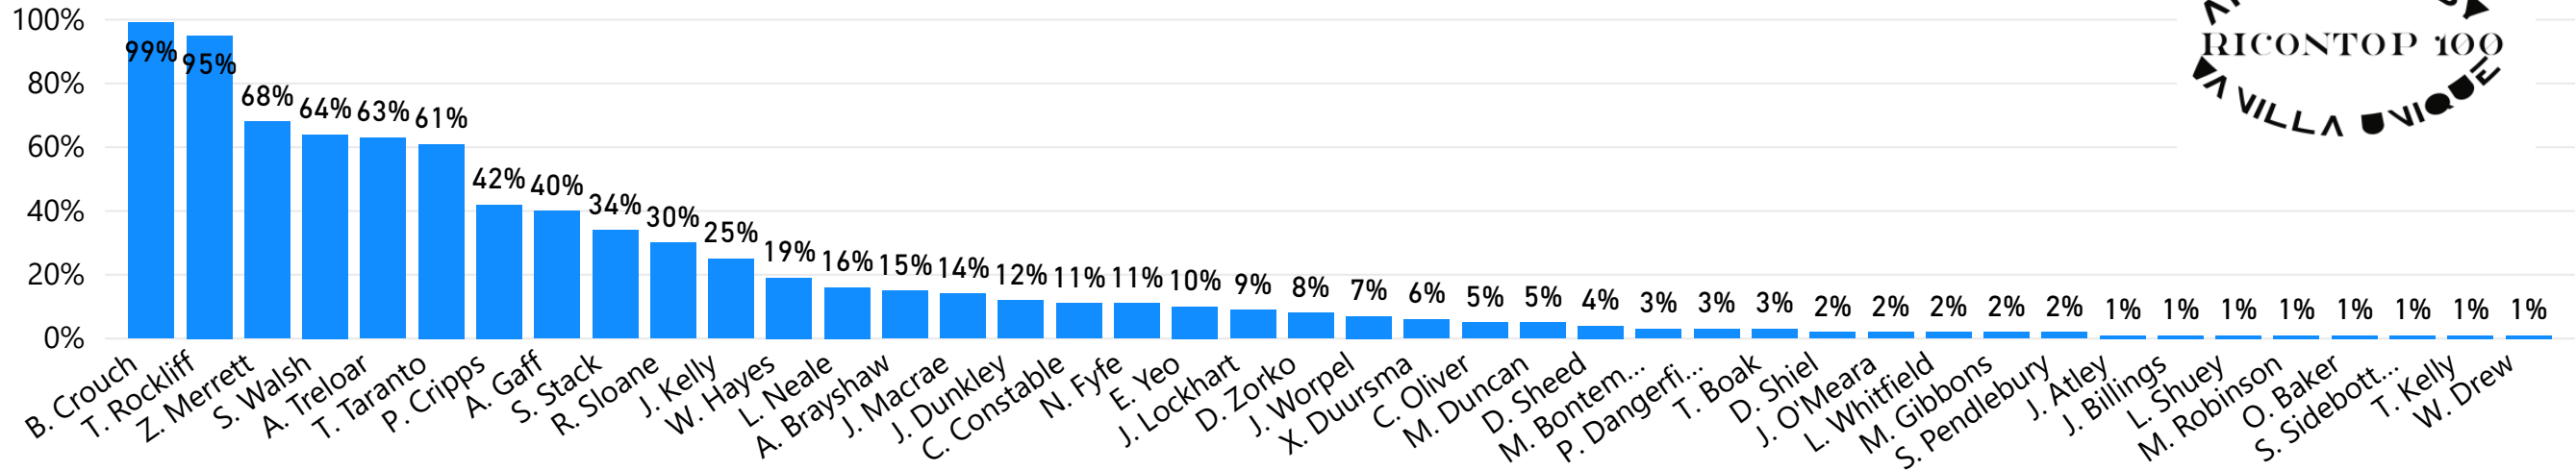

MELL FANTAS
RICONTO P 100
VILLA VINOQUE

Round 9 DEF (On Ground Only)

DEF Weekly Trend (On Ground Only)

Players of Interest

Round 9 Top 100 DEF (On Ground Only)

Round 9 MID (On Ground Only)

MID Weekly Trend (On Ground Only)

Players of Interest

Round 9 Top 100 MID (On Ground Only)

Round 9 RUC (On Ground Only)

RUC Weekly Trend (On Ground Only)

Players of Interest

Round 9 Top 100 RUC (On Ground Only)

Round 9 FWD (On Ground Only)

FWD Weekly Trend (On Ground Only)