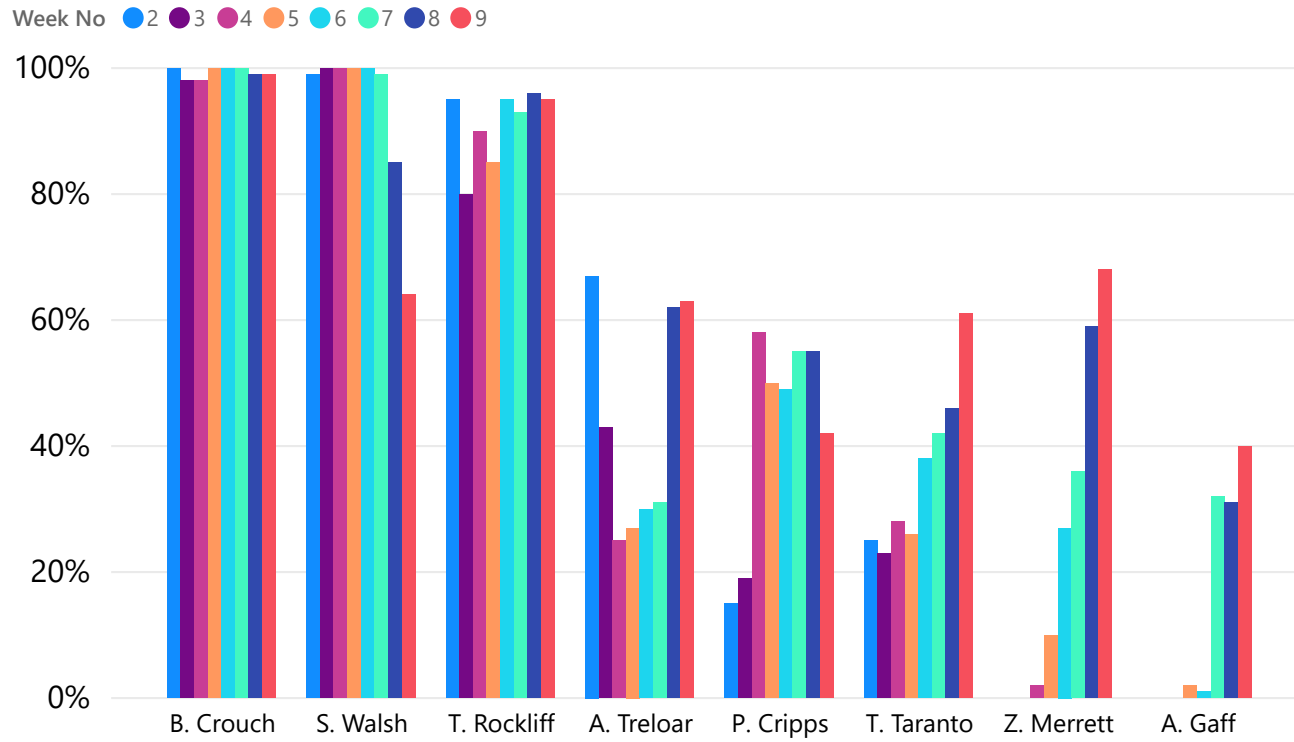

MELL FANTAS
RICONTO P 100
VILLA VINOQUE

Round 9 DEF (On Ground Only)

DEF Weekly Trend (On Ground Only)

Players of Interest

Round 9 Top 100 DEF (On Ground Only)

Round 9 MID (On Ground Only)

MID Weekly Trend (On Ground Only)

Players of Interest

Round 9 Top 100 MID (On Ground Only)

Round 9 RUC (On Ground Only)

RUC Weekly Trend (On Ground Only)

Players of Interest

Round 9 Top 100 RUC (On Ground Only)

Round 9 FWD (On Ground Only)

FWD Weekly Trend (On Ground Only)